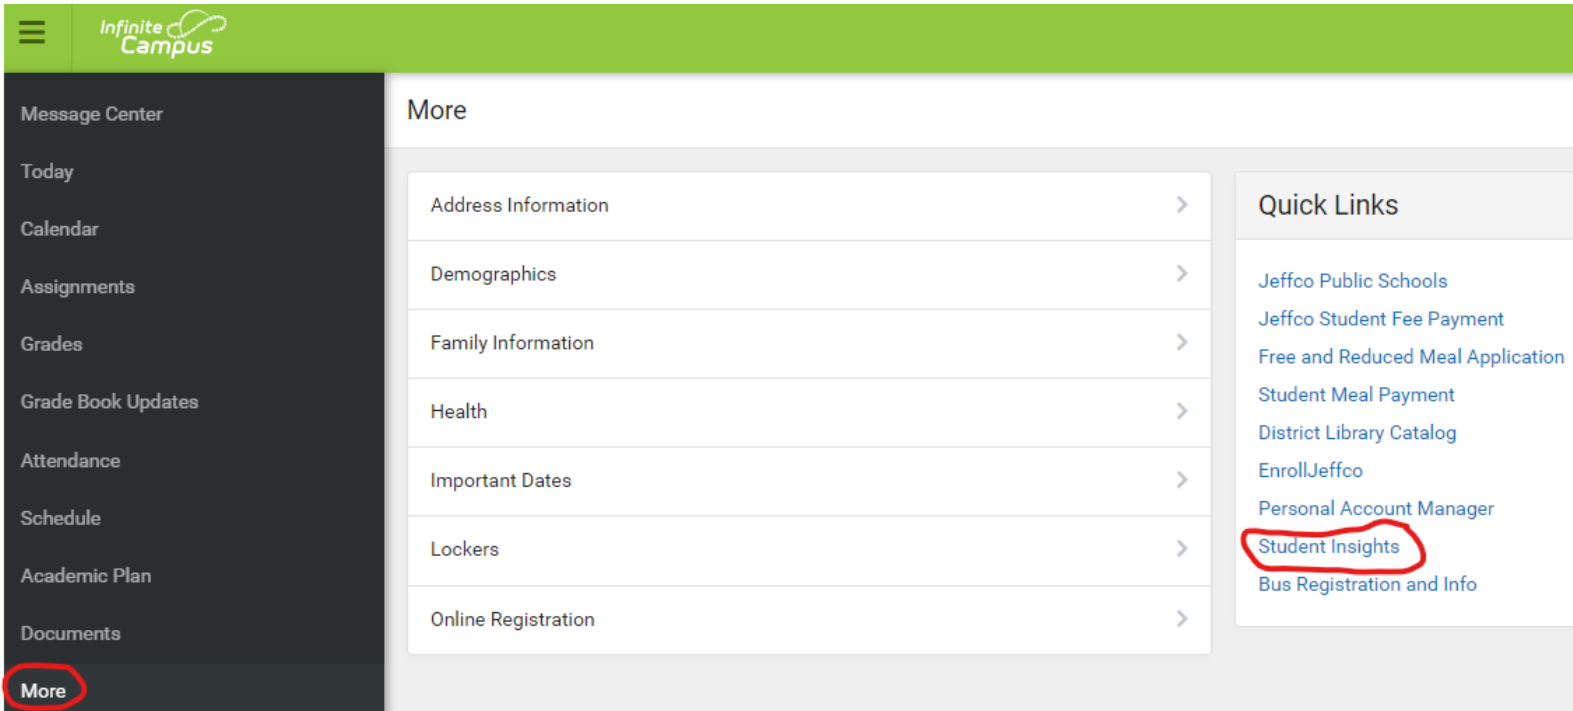

# How to access your students assessment results in Student Insights

1. Log in to [Campus Parent Portal](#)
2. Select **More** from the list of navigation options on the left
3. Under Quick Links, select **Student Insights**

Once Student Insights is open you can pick which of your students you would like to view.